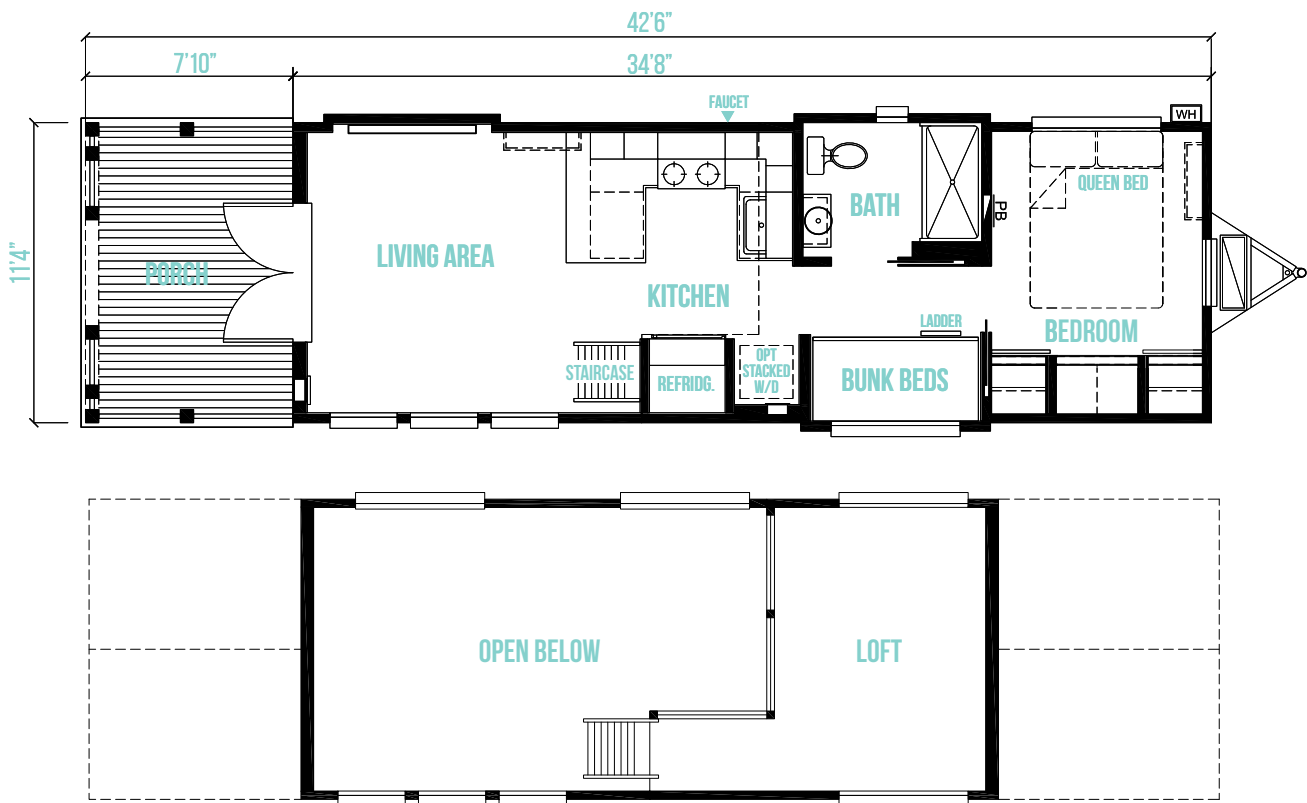

THE ALEXANDER

LS-101

Square Footage
396 Sq Ft

Box Size
12x43 (with porch)

People

“Exceptional craftsmanship and quality with first class design and style both inside and out. Priced lower than you would expect for the look, feel and features of these park homes. Clayton units allow us to offer a new outstanding product to our customers.”