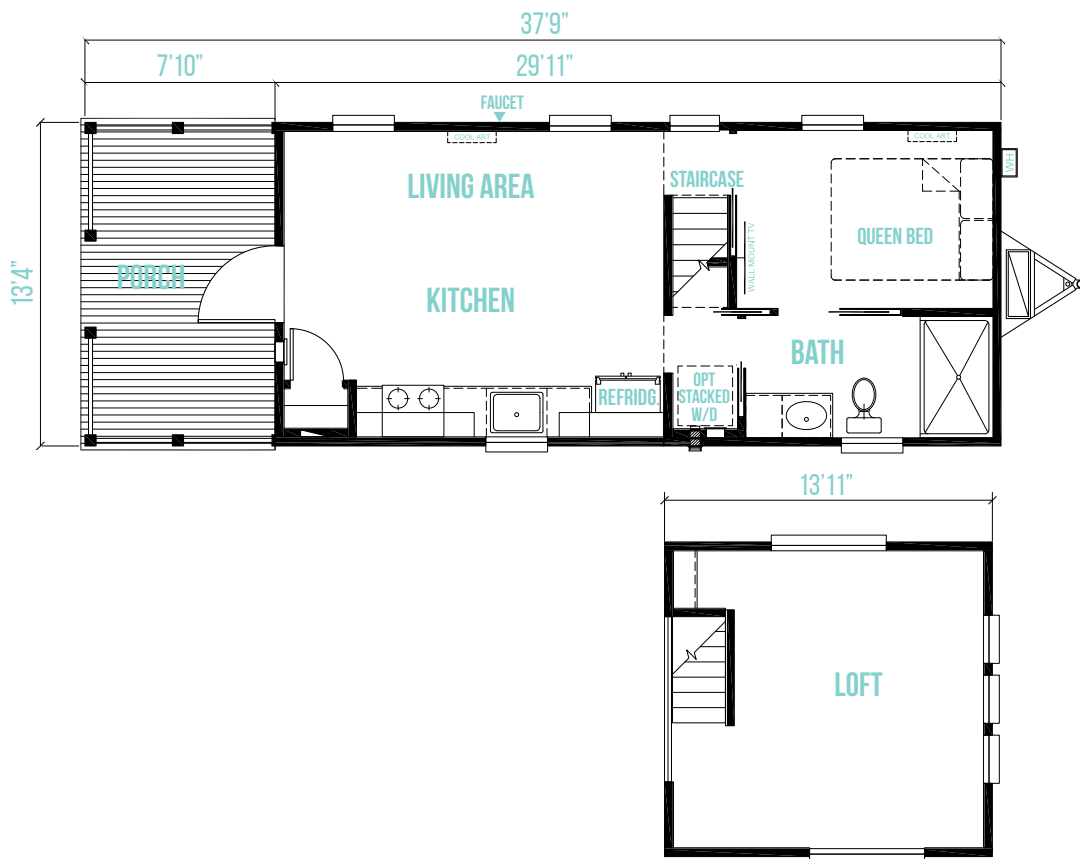

THE BERRY

LS-102

Square Footage
398 Sq Ft

Box Size
14x38 (with porch)

People

“ Our customers love the ship lap wood walls and white wash finish. The Lakeside Team can really offer us a quality product at a fair price. We know they will stand behind their product and are committed to customer service. ”