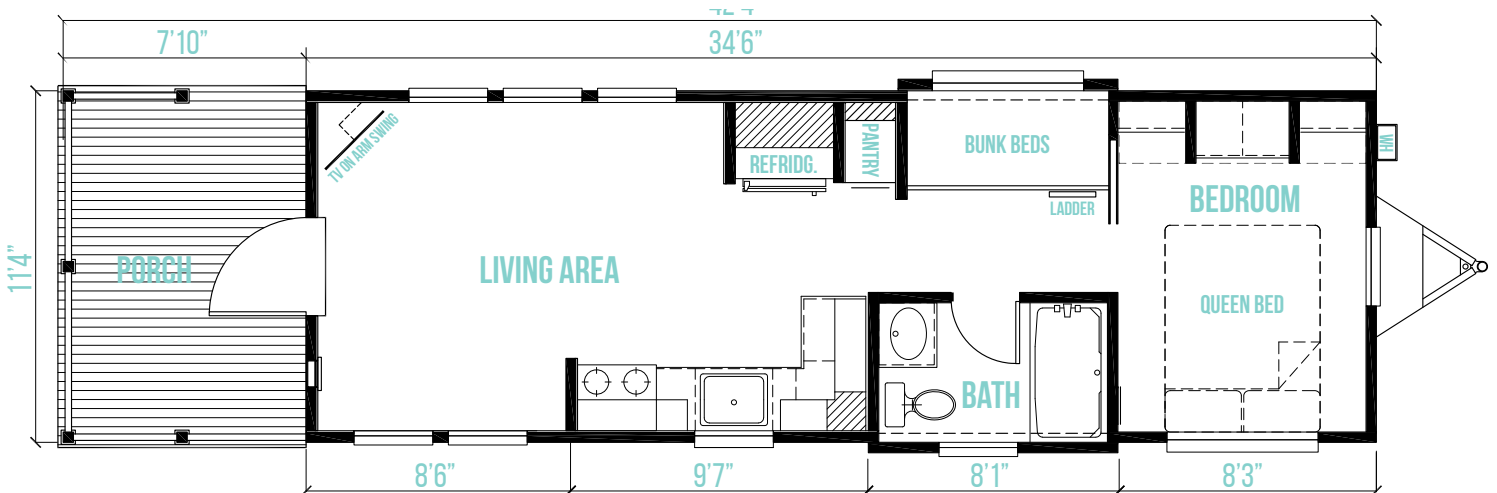

## LS-106

**Square Footage**  
396 Sq Ft

**Box Size**  
12x43 (with porch)

**People**  

“ Clayton - Lakeside is on the leading edge of building high quality custom park models with the latest design and style trends available. They consistently bring new innovative ideas to our ever changing park model client’s needs. ”