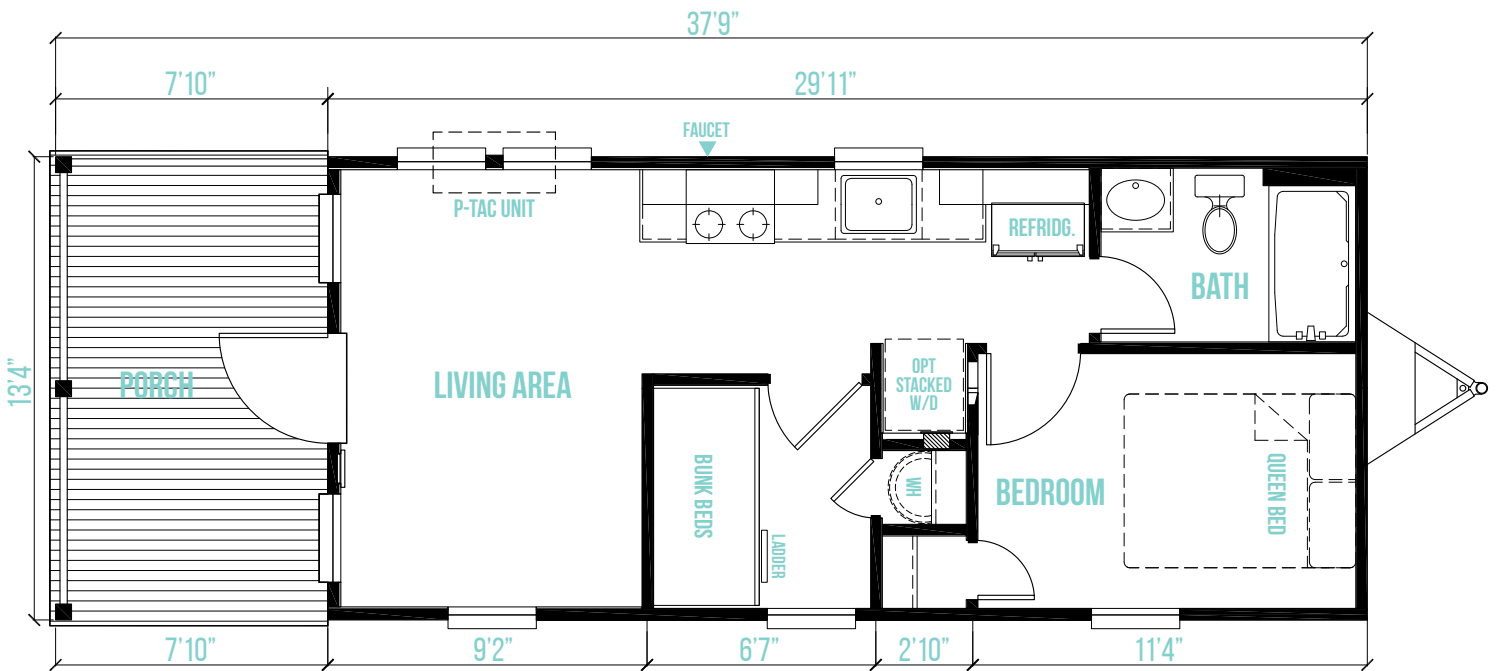

# THE DELTA

## LS-107

**Square Footage**  
398 Sq Ft

**Box Size**  
14x38 (with porch)

**People**  

“ We have been very pleased with the craftsmanship, quality, and value of the Clayton Cottages. We are very excited to have them in our Little River Escape Community, and be their Northwest Georgia and Northeast Alabama Dealer! ”