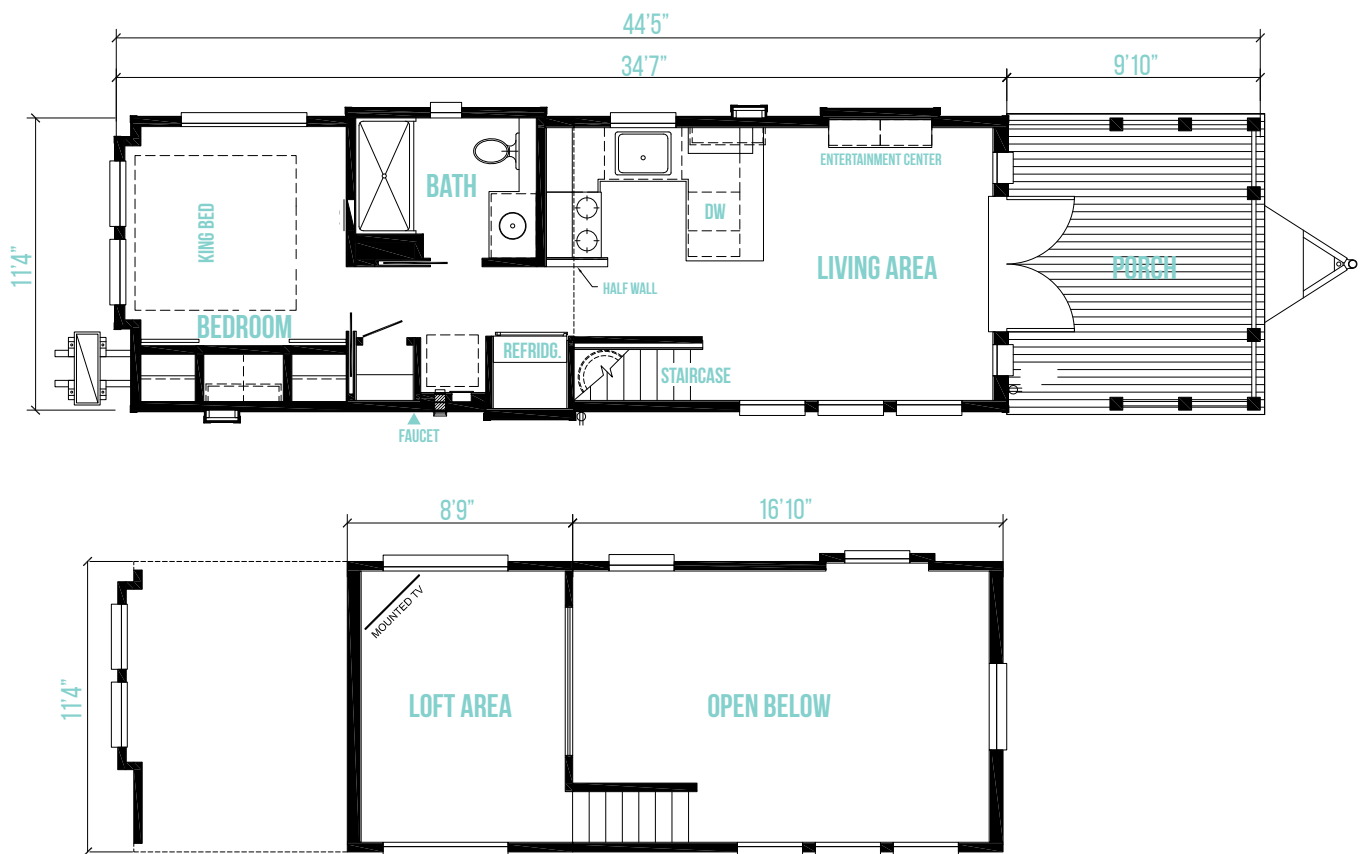

## LS-104

**Square Footage**  
396 Sq Ft

**Box Size**  
12x45 (with porch)

**People**  

“ We have been very pleased with the craftsmanship, quality, and value of the Clayton Cottages. We are very excited to have them in our Little River Escape Community, and be their Northwest Georgia and Northeast Alabama Dealer! ”